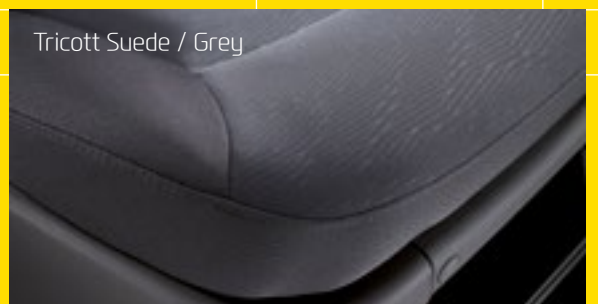

### Exterior Colour

Creamy White  
(TAC) - Solid

Timeless Black  
(PB5) - Mica

Hyper Metallic  
(P3S) - Metallic

### Interior Colour

Tricott Suede / Grey

Colours are indicative only and may vary due to the printing process. Metallic and Mica paint are optional extras.